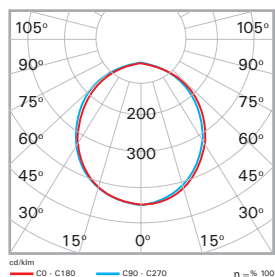

Photometric Curve

Dimensions (mm)

a	b	h
23	92	22

Options

Length Options in meters	: 5m / 10m
Module Options	: 4 / 5 / 6 / 7 / 8 / 9
DALI Compatibility	: Yes

* Please contact our customer representative for different options.