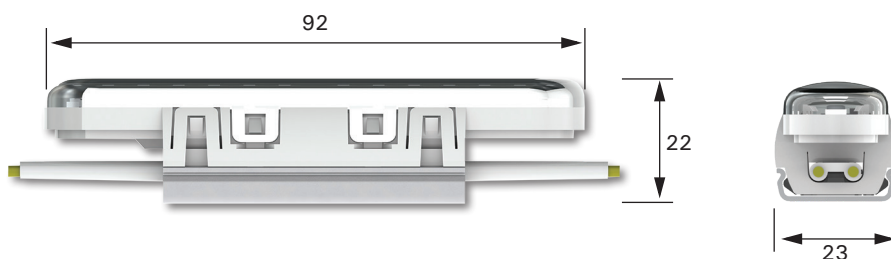

FLEXBAR APPLICATION FIELDS

Flexbar can be utilized comfortably in tension ceilings, under shelf and backlight applications, in addition to standard concealed applications, thanks to its flexible and modular structure. It provides long lifetime especially for solutions integrated with architectural details which is very difficult to access afterwards.