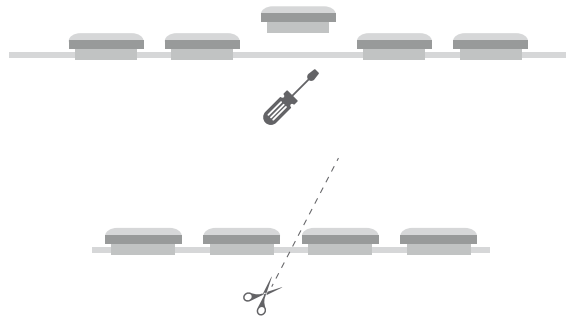

Options range from  
5W/m to 14W/m

Utilizing interchangeable, demountable,  
extensible and sliceable structure

Aluminum Profile bracket