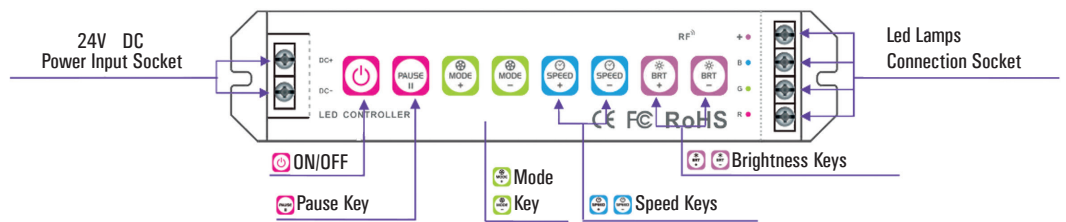

FLEXBAR - RGB

Flexible concealed lighting system

LED RGB Controller

RGB LED Controller, use the advanced PWM (Pulse-Width Modulation) control technique, built-in 32 kinds of changing mode. Smooth changing effect without flicker; PC engineering plastic shell, exquisite appearance.