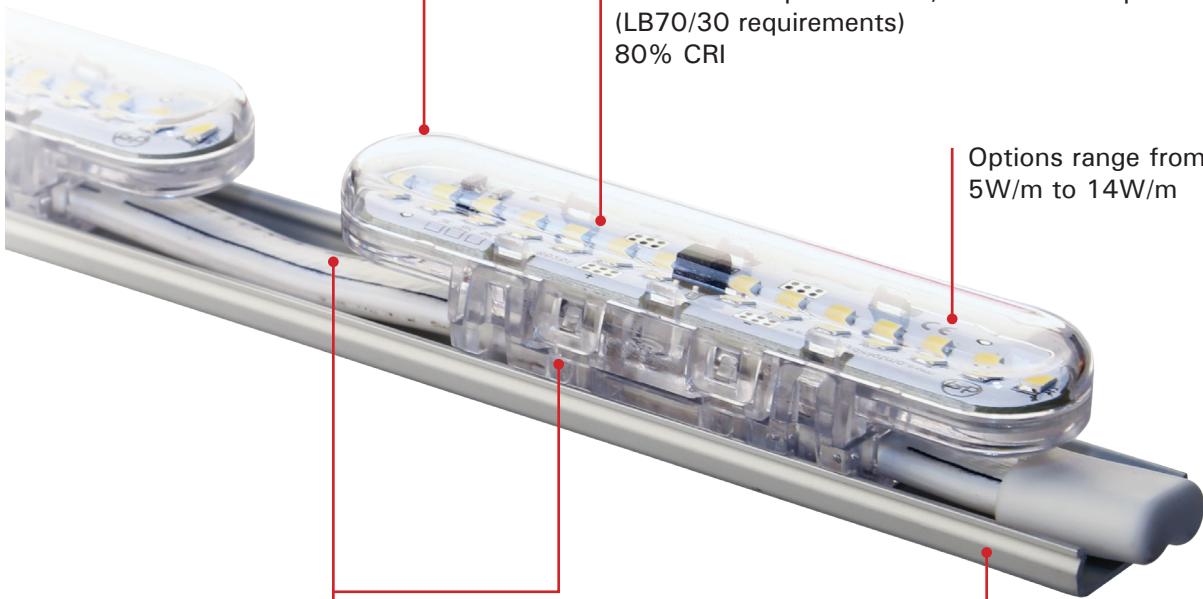

Options range from  
5W/m to 14W/m

Utilizing interchangeable, demountable,  
extensible and sliceable structure

Aluminum Profile bracket