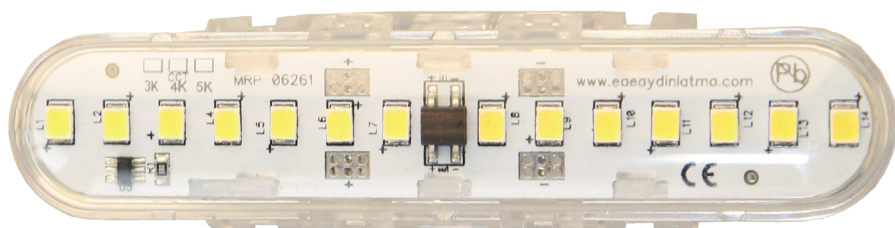

## GENERAL SPECIFICATIONS

- PC housing and cap
- Opal diffuser/Clear diffuser
- SMD LED
- 5W/m - 7W/m - 8W/m - 14W/m
- 24V DC
- Red, Amber, Blue, Green, 2700K, 3000K, 4000K and RGB light possibility
- Dimmer diversity (DALI)
- Mac Adam Step 3
- > 80 CRI
- IP 20
- Surface Mounted Concealed Lighting Applications
- Emergency Kit (ACK)

## Technical Specifications

Housing	: PC housing and cap
Diffuser	: Clear / Opal diffuser
Light Source	: Mid Power LED
Power	: 5 W/m / 7 W/m / 8 W/m / 14 W/m
Lumen	: 500 lm/m / 700 lm/m / 800 lm/m / 1400 lm/m
Output Voltage	: 24 V
Color Temp.	: 2700K / 3000K / 4000K
CRI	: > 80
IP	: IP20
Installation	: Surface mounted

## Technical Specifications

Housing	: PC housing and cap
Diffuser	: Clear / Opal diffuser
Light Source	: Mid Power LED
Power	: 7.7 W/m (Amber-Red) / 7.3 W/m (Green-Blue)
Lumen	: 306 lm/m (Amber) / 306 lm/m (Red) / 540 lm/m (Green) / 135 lm/m (Blue)
Output Voltage	: 24 V
Color Temp.	: Amber / Red / Green / Blue
CRI	: > 80
IP	: IP20
Installation	: Surface mounted