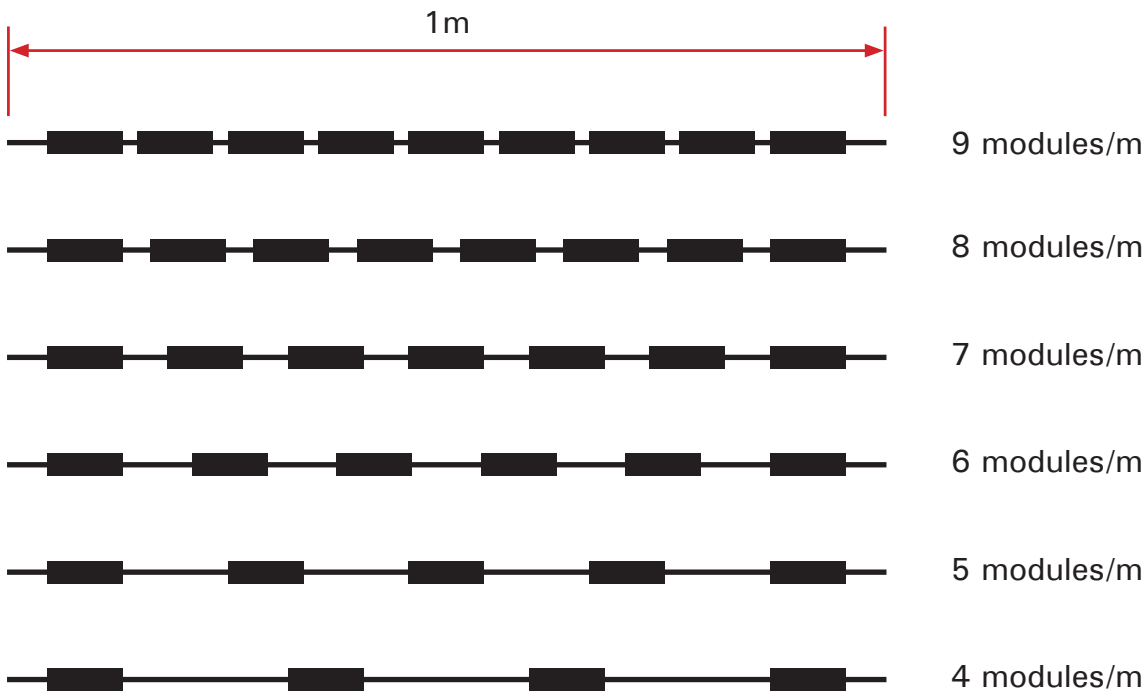

MODULE OPTIONS

4 modules/m	5 modules/m	6 modules/m	7 modules/m	8 modules/m	9 modules/m
a: 125mm b: 250mm	a: 100mm b: 200mm	a: 83mm b: 166mm	a: 71mm b: 144mm	a: 62mm b: 125mm	a: 55mm b: 111mm

4, 5, 6, 7, 8, 9 modules can be placed on 1 meter cable.

Lumen Package Options*

500 lm/m	700 lm/m	800 lm/m	1400 lm/m

*Lumen value when 9 module/m requirement is achieved