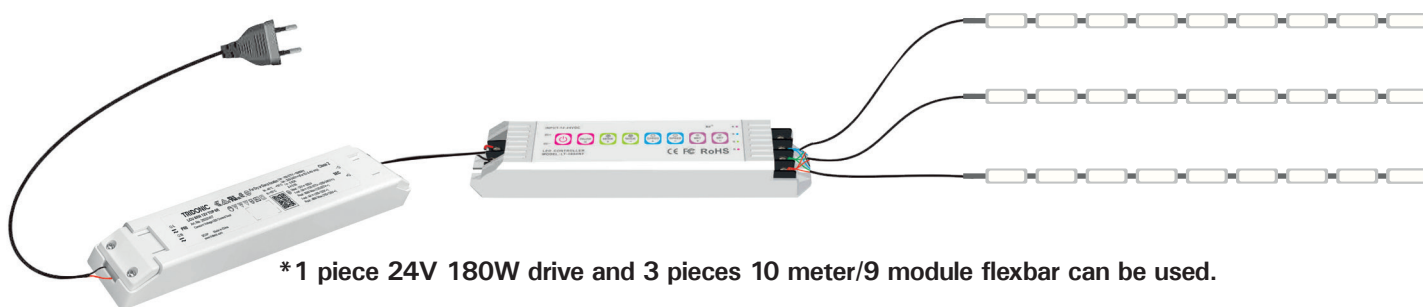

Housing	PC Housing, PC Cap
Optic	Clear/Opal Cap
Power Cons.	7,7W/m (Amber-Red) - 7,3W/m (Green-Blue)
Light Source	Low Power Led
Input Voltage	24V DC
Colour Temp.	Red 619/624nm
	Green 520/540nm
	Blue 460/480nm
CRI	min 80
IP Value	IP20
Electronic Control Utilization	ON/OFF, DALI, RGB Control (Unit) Surface Mounted

Colour Temperature

Footage Options

3m,5m,10m

Wiring Diagram

---

* 1 piece 24V 180W drive and 3 pieces 10 meter/9 module flexbar can be used.