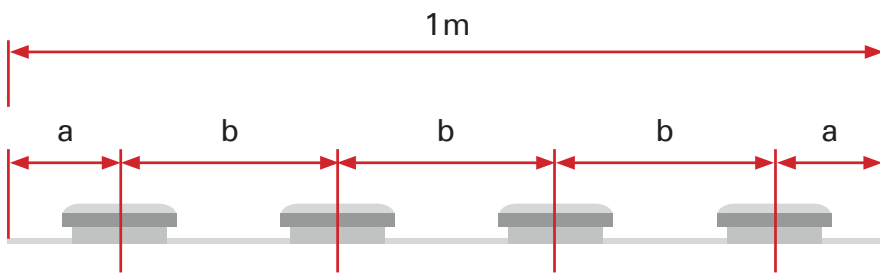

MODULE OPTIONS

4 modules/m	5 modules/m	6 modules/m	7 modules/m	8 modules/m	9 modules/m
a: 125mm b: 250mm	a: 100mm b: 200mm	a: 83mm b: 166mm	a: 71mm b: 144mm	a: 62mm b: 125mm	a: 55mm b: 111mm

4, 5, 6, 7, 8, 9 modules can be placed on 1 meter cable.

Lumen Package Options*

500 lm/m	700 lm/m	800 lm/m	1400 lm/m

*Lumen value when 9 module/m requirement is achieved