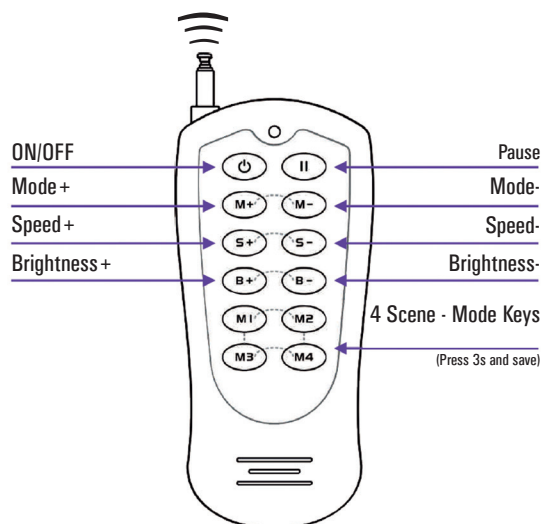

### LED RGB Controller

RGB LED Controller, use the advanced PWM (Pulse-Width Modulation) control technique, built-in 32 kinds of changing mode. Smooth changing effect without flicker; PC engineering plastic shell, exquisite appearance.

### Detailed Key Functions

8 function keys on the receiver, which is corresponding to the first 8 buttons on the RF remote: namely ON / OFF, PAUSE, MODE +, MODE-, SPEED +, SPEED-, BRT +, BRT-

## Remote Control Mechanism

RF remote (100m control distance). 24V DC wide voltage input, 3CH output (common anode), widely used for all kinds of LEDs with current - limiting resistor, like RGB LED Modules.