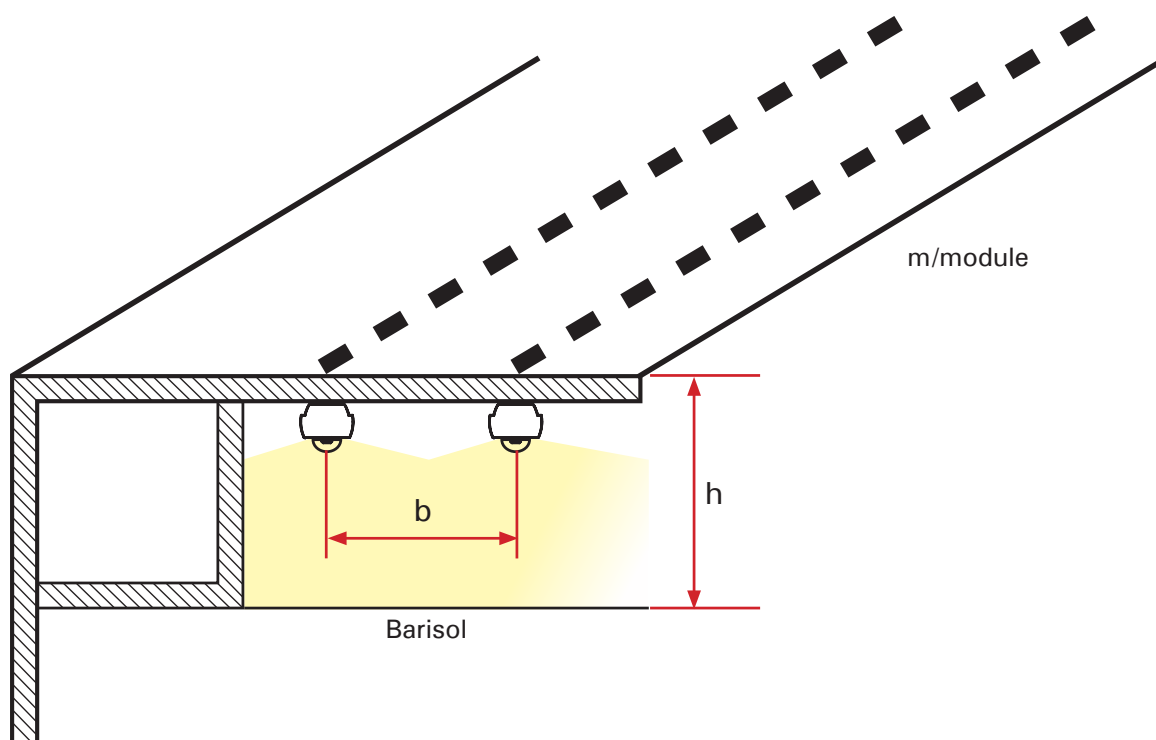

Module Selection for PVC Tension Ceiling Applications

PVC Tension Ceiling Height (h)	Distance Between Flexbar Rows (b)	Flexbar Modules Per 1 Meter (m/module)
10cm	7.5cm	9 modules/m
15cm	11.25cm	8 modules/m
20cm	15cm	7 modules/m
25cm	18.75cm	6 modules/m
30cm	22.5cm	5 modules/m

Points to consider for PVC tension ceiling detail applications;

- 1- To achieve homogeneity at PVC tension ceiling applications, percentage of the distance between Flexbar rows and tension ceiling height should be 3/4.
- 2- When using clear cap, light output increases, however module transitions can be sensed.