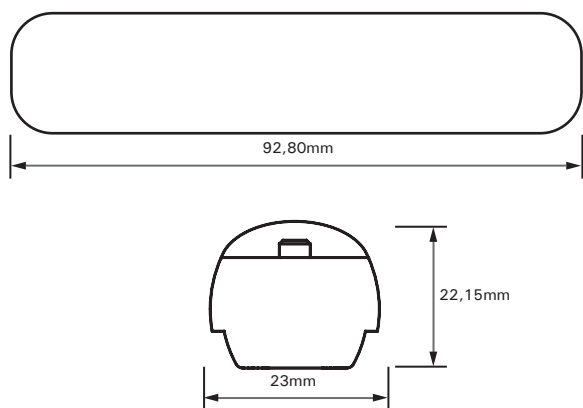

FlexBar

Cap Options

Clear Cap/Opal Cap

Lighting Control

ON/OFF   DALI   RGB Control (Unit)

Driver Options

Standard Driver Options

30W / 60W / 80W / 96W / 120W / 180W

DALI Driver Options

75W / 100W / 150W