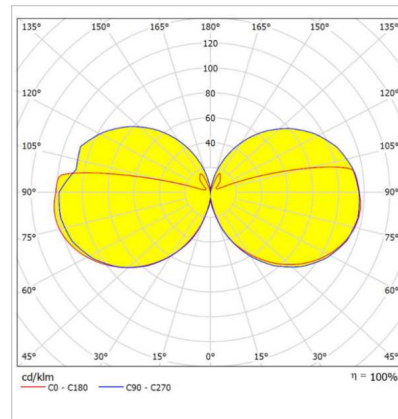

#### Optical & Electrical Features

Power Consumption	: 15 W
Final Luminous Flux	: 468,879lm
Efficacy	: 32,02lm/W
Input Voltage	: 220-240 V AC
Frequency	: 50-60 Hz
Power Factor	: Cos $\phi$ > 0,9
Correlated Color Temperature	: 4000K
Color Rendering Index	: >80

### Photometric Curve