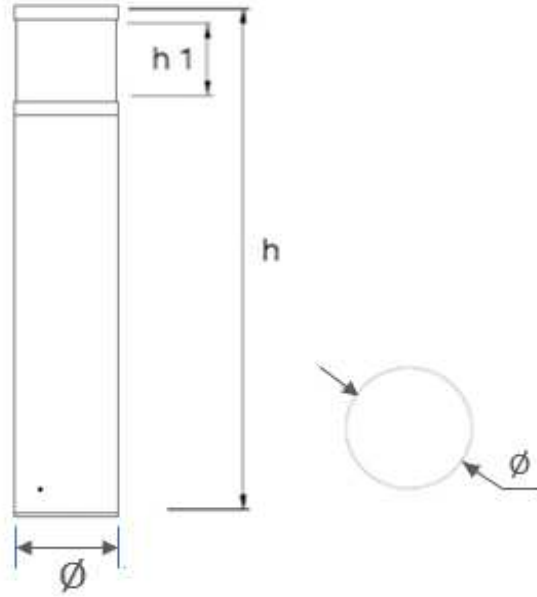

### Photometric Curve

## Dimensions (mm)

	$\emptyset$	h	h1
Standart	150	750	130

- EAE, reserves the right to make changes without prior notice.

**engineering the light**

EAE Aydınlatma A.Ş.  
İkitelli Organize Sanayi Bölgesi Eski Turgut Özal Caddesi No:20 Başakşehir / İSTANBUL-TURKEY  
Phone: +90 212 413 21 00 (pbx) Fax: +90 212 549 37 90  
www.eaeaydinlatma.com.tr