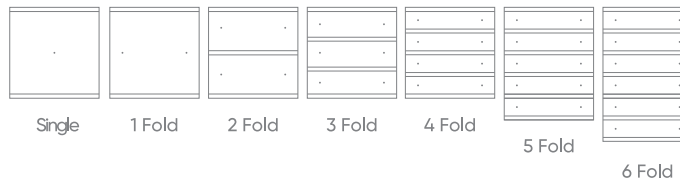

## Technical Specifications

Dimensions (mm)	a	b	h
Single Switch	90	9	90
1 Fold Switch	90	9	90
2 Fold Switch	90	9	90
3 Fold Switch	90	9	90
4 Fold Switch	90	9	90
5 Fold Switch	90	9	111,5
6 Fold Switch	90	9	133