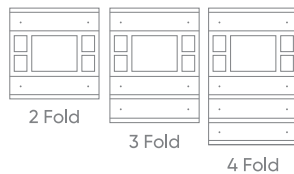

## Technical Specifications

Dimensions (mm)	a	b	h
Single Switch	90	9	90
1 Fold Switch	90	9	90
2 Fold Switch	90	9	90
3 Fold Switch	90	9	90
4 Fold Switch	90	9	90
5 Fold Switch	90	9	111,5
6 Fold Switch	90	9	133