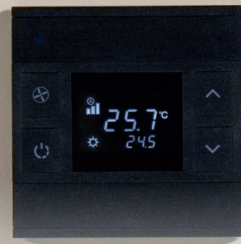

# Thermostat

Expandable up to 4 folds, Oria thermostat provide a wide collection of possibilities for all spaces where both thermostats and programmable switches are needed at the same time.

Oria thermostats can perform all needed operations with a single touch. Programmable buttons on Oria thermostats can control comfort and energy saving needs such as lighting, shutter/blind, scene call, speakers and panic button for you.