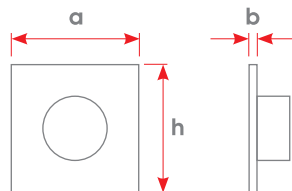

## Technical Specifications

Dimensions (mm)	a	b	h
Single Switch	90	9	90
1 Fold Switch	90	9	90
2 Fold Switch	90	9	90
3 Fold Switch	90	9	90
4 Fold Switch	90	9	90
5 Fold Switch	90	9	111,5
6 Fold Switch	90	9	133