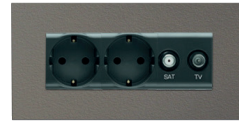

# Socket

As the supplementary item for the new generation of thermostat and switch series, Oria power outlets reflect the integrity of your space.

TV/SAT  
Single Frame Antique

Socket + Socket + SAT + TV  
6M Frame Anthracite