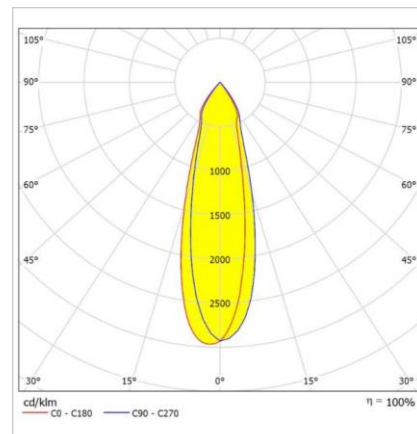

PLANO 2X

Recessed Mounted 16 W Spot
LED Luminaire

Order Code : 3268022
Product Code : PLN 016A 40CM00 30 LLL 2X MN 20 FLP

Product Data

Standard Features

Housing	: Aluminum injection head
Optic / Diffuser	: 30° Reflector / Transparent diffuser
Ceiling Type	: Plasterboard
IP Grade	: IP 20
Installation	: Recessed mounted
Light Source	: COB LED
Electronic Control	: On/Off

Optical & Electrical Features

Power Consumption	: 16 W
Final Luminous Flux	: 1576,32 lm
Efficacy	: 98,52 lm/W
Input Voltage	: 220-240 V AC
Frequency	: 50-60 Hz
Power Factor	: > 0,9
Correlated Color Temperature	: 4000K
Color Rendering Index	: >80

* There is $\pm 10\%$ Tolerance in Technical Values.

Photometric Curve

Other Features & Conditions

Operating Temperature Range	: -5 °C / +35 °C
Operating Temperature Range With Emergency Kit	: +5 °C / +35 °C
Impact Resistance	: IK03
Led Life Time - L70	: 72.000 saat @Ta= 35 °C

Dimensions (mm)

	a	b	h	d ¹ ,d ²
Standart	190	110	80	175 x 95

Weight (kg)

Standard	0,85
----------	------

- EAE, reserves the right to make changes without prior notice.

engineering the light

EAE Aydınlatma A.Ş.
İkitelli Organize Sanayi Bölgesi Eski Turgut Özal Caddesi No:20 Başakşehir / İSTANBUL-TURKEY
Phone: +90 212 413 21 00 (pbx) Fax: +90 212 549 37 90
www.eaeaydinlatma.com.tr