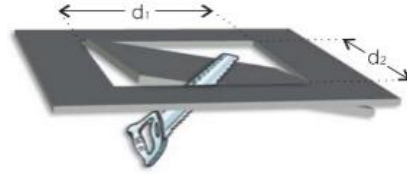

Optional Features

Correlated Color Temperatures	: 3000K / 6500K
Emergency Kit Options	: 1 / 3 hours
DALI Option	: Yes
Degree Option	: 15°

PLANO 2X

Recessed Mounted 16 W Spot LED Luminaire

3268022 PLN 016A 40CM00 30 LLL 2X MN 20 FLP

Dimensions (mm)

	a	b	h	d ¹ ,d ²
Standart	190	110	80	175 x 95

Weight (kg)

Standard	0,85
----------	------

- EAE, reserves the right to make changes without prior notice.

engineering the light

EAE Aydınlatma A.Ş.
İkitelli Organize Sanayi Bölgesi Eski Turgut Özal Caddesi No:20 Başakşehir / İSTANBUL-TURKEY
Phone: +90 212 413 21 00 (pbx) Fax: +90 212 549 37 90
www.eaeaydinlatma.com.tr