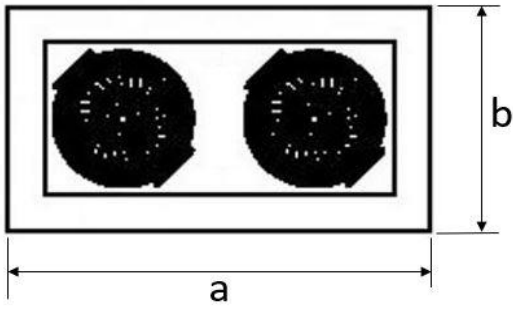

Optional Features

Correlated Color Temperatures	: 3000K / 6500K
Emergency Kit Options	: 1 / 3 hours
DALI Option	: Yes
Degree Option	: 15°

PLANO 2X

Recessed Mounted 16 W Spot LED Luminaire

3268022 PLN 016A 40CM00 30 LLL 2X MN 20 FLP

Dimensions (mm)

	a	b	h	d ¹ ,d ²
Standart	190	110	80	175 x 95

Weight (kg)

Standard	0,85
----------	------

- EAE, reserves the right to make changes without prior notice.

engineering the light

EAE Aydınlatma A.Ş.
İkitelli Organize Sanayi Bölgesi Eski Turgut Özal Caddesi No:20 Başakşehir / İSTANBUL-TURKEY
Phone: +90 212 413 21 00 (pbx) Fax: +90 212 549 37 90
www.eaeaydinlatma.com.tr