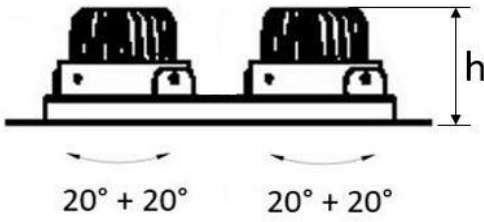

* There is $\pm 10\%$ Tolerance in Technical Values.

Photometric Curve

Other Features & Conditions

Operating Temperature Range	: -5 °C / +35 °C
Operating Temperature Range With Emergency Kit	: +5 °C / +35 °C
Impact Resistance	: IK03
Led Life Time - L70	: 72.000 saat @Ta= 35 °C

Optional Features

Correlated Color Temperatures	: 3000K / 6500K
Emergency Kit Options	: 1 / 3 hours
DALI Option	: Yes
Degree Option	: 15°

PLANO 2X

Recessed Mounted 16 W Spot LED Luminaire

3268022 PLN 016A 40CM00 30 LLL 2X MN 20 FLP

Dimensions (mm)

	a	b	h	d ¹ ,d ²
Standart	190	110	80	175 x 95

Weight (kg)

Standard	0,85
----------	------

- EAE, reserves the right to make changes without prior notice.

engineering the light

EAE Aydınlatma A.Ş.
İkitelli Organize Sanayi Bölgesi Eski Turgut Özal Caddesi No:20 Başakşehir / İSTANBUL-TURKEY
Phone: +90 212 413 21 00 (pbx) Fax: +90 212 549 37 90
www.eaeaydinlatma.com.tr