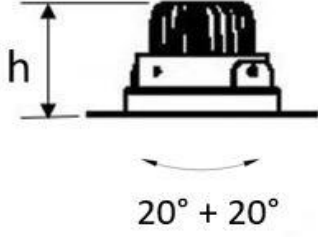

* There is $\pm 10\%$ Tolerance in Technical Values.

Photometric Curve

Other Features & Conditions

Operating Temperature Range	: -5 °C / +35 °C
Operating Temperature Range With Emergency Kit	: +5 °C / +35 °C
Impact Resistance	: IK03
Led Life Time - L70	: 72.000 saat @Ta= 35 °C

Optional Features

Correlated Color Temperatures	: 3000K / 6500K
Emergency Kit Options	: 1 / 3 hours
DALI Option	: Yes
Degree Option	: 15°

PLANO 1X

Recessed Mounted 8 W Spot LED Luminaire

3268021 PLN 008A 40CM00 30 LLL 1X MN 20 FLP

Dimensions (mm)

	a x b	h	d ¹ ,d ²
Standard	110	80	95 x 95

Weight (kg)

Standard	0,45
----------	------

- EAE, reserves the right to make changes without prior notice.

engineering the light

EAE Aydınlatma A.Ş.
İkitelli Organize Sanayi Bölgesi Eski Turgut Özal Caddesi No:20 Başakşehir / İSTANBUL-TURKEY
Phone: +90 212 413 21 00 (pbx) Fax: +90 212 549 37 90
www.eaeaydinlatma.com.tr