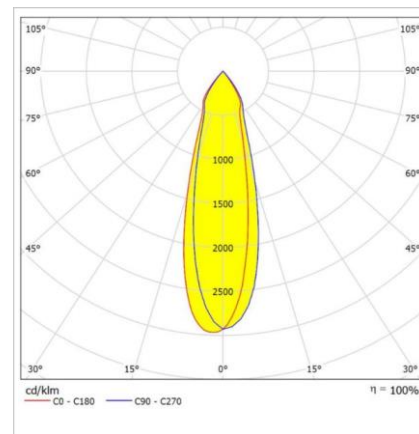

PLANO 1X

Recessed Mounted 8 W Spot
LED Luminaire

Order Code : 3268021
Product Code : PLN 008A 40CM00 30 LLL 1X MN 20 FLP

Product Data

Standard Features

Housing	: Aluminum injection head
Optic / Diffuser	: 30° Reflector / Transparent diffuser
Ceiling Type	: Plasterboard
IP Grade	: IP 20
Installation	: Recessed mounted
Light Source	: COB LED
Electronic Control	: On/Off

Optical & Electrical Features

Power Consumption	: 8 W
Final Luminous Flux	: 794 lm
Efficacy	: 99,25 lm/W
Input Voltage	: 220-240 V AC
Frequency	: 50-60 Hz
Power Factor	: > 0,9
Correlated Color Temperature	: 4000K
Color Rendering Index	: >80

* There is $\pm 10\%$ Tolerance in Technical Values.

Photometric Curve

Other Features & Conditions

Operating Temperature Range	: -5 °C / +35 °C
Operating Temperature Range With Emergency Kit	: +5 °C / +35 °C
Impact Resistance	: IK03
Led Life Time - L70	: 72.000 saat @Ta= 35 °C