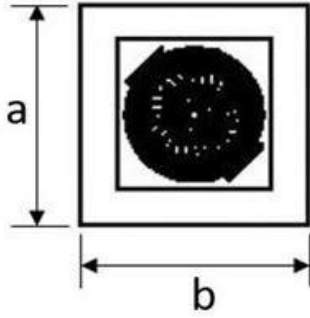

Dimensions (mm)

	a x b	h	d ¹ ,d ²
Standard	110	80	95 x 95

Weight (kg)

Standard	0,45
----------	------

- EAE, reserves the right to make changes without prior notice.

engineering the light

EAE Aydınlatma A.Ş.
İkitelli Organize Sanayi Bölgesi Eski Turgut Özal Caddesi No:20 Başakşehir / İSTANBUL-TURKEY
Phone: +90 212 413 21 00 (pbx) Fax: +90 212 549 37 90
www.eaeaydinlatma.com.tr