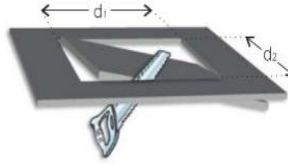

Optional Features

Correlated Color Temperatures	: 3000K / 6500K
Emergency Kit Options	: 1 / 3 hours
DALI Option	: Yes
Degree Option	: 15°

PLANO 1X

Recessed Mounted 8 W Spot LED Luminaire

3268021 PLN 008A 40CM00 30 LLL 1X MN 20 FLP

Dimensions (mm)

	a x b	h	d ¹ ,d ²
Standard	110	80	95 x 95

Weight (kg)

Standard	0,45
----------	------

- EAE, reserves the right to make changes without prior notice.

engineering the light

EAE Aydınlatma A.Ş.
İkitelli Organize Sanayi Bölgesi Eski Turgut Özal Caddesi No:20 Başakşehir / İSTANBUL-TURKEY
Phone: +90 212 413 21 00 (pbx) Fax: +90 212 549 37 90
www.eaeaydinlatma.com.tr