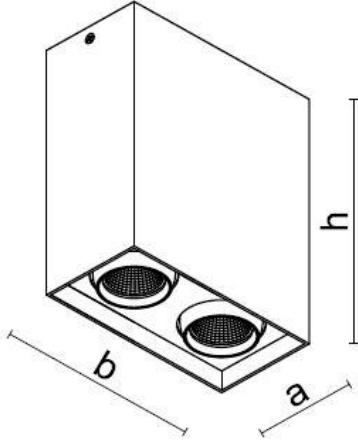

## BRICK 2X V.2 Surface Mounted

Recessed Mounted 12 W Spot LED Luminaire

3254973 BRK 012U 40SD00 36 1K4 2X V.2 FLP

### Dimensions (mm)

|          | a  | b   | h   |
|----------|----|-----|-----|
| Standard | 80 | 150 | 150 |

### Weight (kg)

|          |       |
|----------|-------|
| Standard | 1.525 |
|----------|-------|

- EAE, reserves the right to make changes without prior notice.

**engineering the light**

EAE Aydınlatma A.Ş.