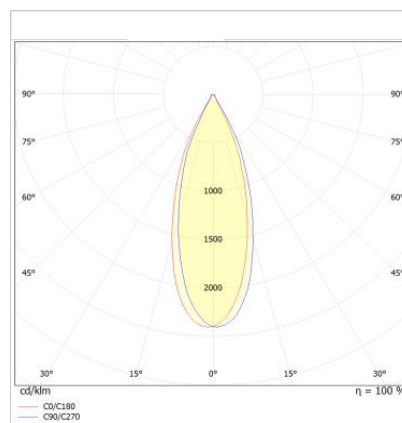

#### Optical & Electrical Features

|                              |                    |
|------------------------------|--------------------|
| Power Consumption            | : 2 x 6W           |
| Final Luminous Flux          | : 1384 lm          |
| Efficacy                     | : 115 lm/W         |
| Input Voltage                | : 220-240 V AC     |
| Frequency                    | : 50-60 Hz         |
| Power Factor                 | : Cos $\phi$ > 0,9 |
| Correlated Color Temperature | : 4000K            |
| Color Rendering Index        | : >80              |

### Photometric Curve

### Dimensions (mm)

|          | a  | b   | h   |
|----------|----|-----|-----|
| Standard | 80 | 150 | 150 |