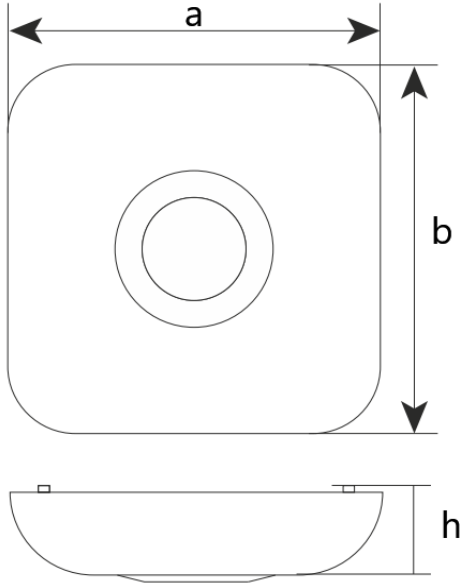

Photometric Curve

Optional Features

Electronic Control : Self/Test, DALI

EXIT TAOLA-KR

2 W Emergency Lighting LED Luminaire

3235816 EXT 002U 65LN02 150 20 TAO STD KR FLP

Dimensions (mm)

	a	b	h
Standard	160	160	40