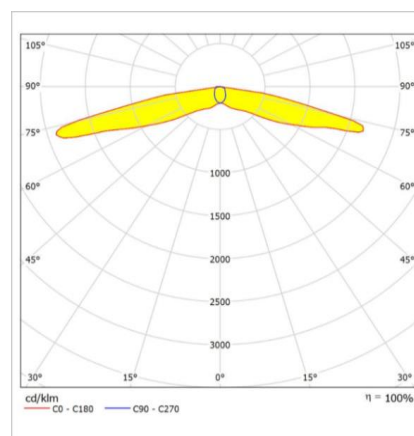

Photometric Curve

Optional Features

Electronic Control : Self/Test, DALI