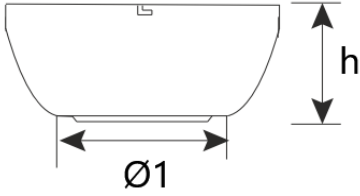

Photometric Curve

Optional Features

Electronic Control : Self/Test, DALI

EXIT STOLE-YV

2 W Emergency Lighting LED Luminaire

3203684 EXT 002U 65LN02 150 20 STO STD YV FLP

Dimensions (mm)

	Ø	Ø1	h
Standard	140	90	75