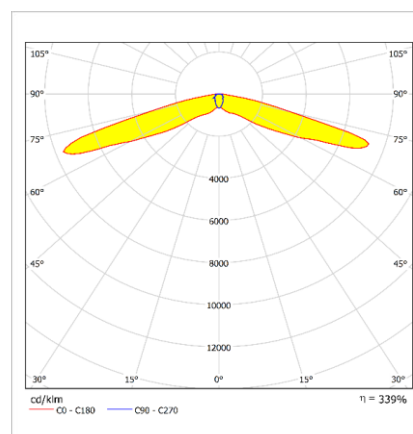

Photometric Curve

Optional Features

Electronic Control : Self/Test, DALI