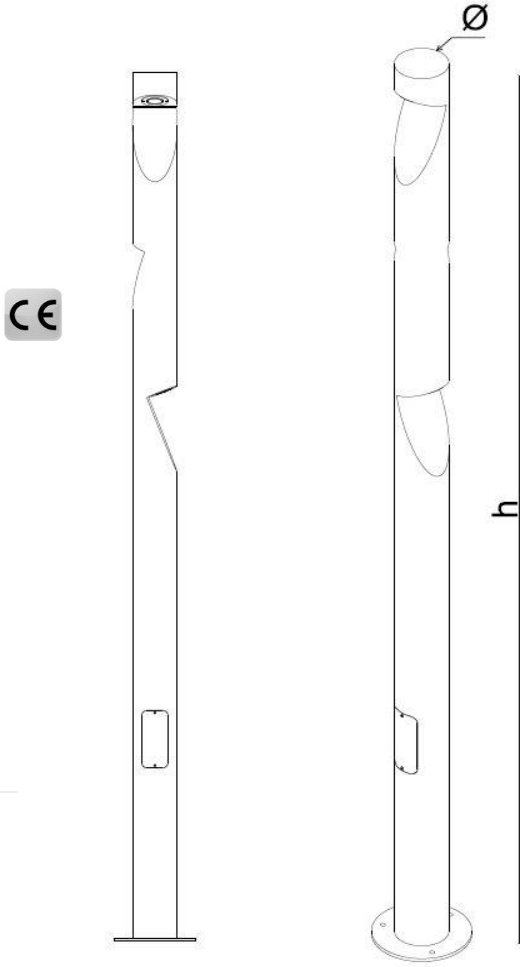

CARMELO POLE

45 W Paysage LED Lighting Luminaire

3301262 CRM 045Z 40CM00 3K0 66 PL FLP

Dimensions (mm)

	Ø	h
Standart	150	3000

- EAE, reserves the right to make changes without prior notice.

engineering the light

EAE Aydınlatma A.Ş.
İkitelli Organize Sanayi Bölgesi Eski Turgut Özal Caddesi No:20 Başakşehir / İSTANBUL-TURKEY
Phone: +90 212 413 21 00 (pbx) Fax: +90 212 549 37 90
www.eaeaydinlatma.com.tr

Revision date: 22.05.2023