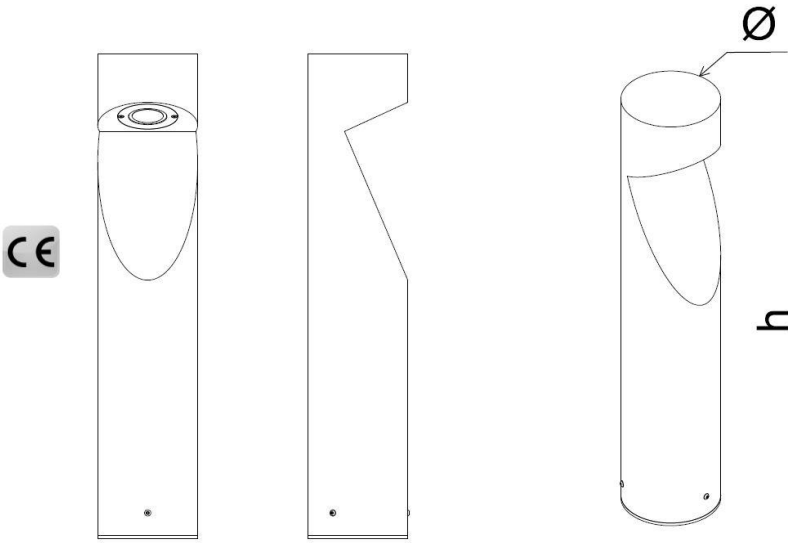

CARMELO BOLARD

15W Urban LED Lighting Luminaire

3271340 CRM 015Z 40CM00 1K2 65 BL FLP

Dimensions (mm)

	Ø	h
Standart	150	750

- EAE, reserves the right to make changes without prior notice.

engineering the light

EAE Aydınlatma A.Ş.
İkitelli Organize Sanayi Bölgesi Eski Turgut Özal Caddesi No:20 Başakşehir / İSTANBUL-TURKEY
Phone: +90 212 413 21 00 (pbx) Fax: +90 212 549 37 90
www.eaeaydinlatma.com.tr

Revision date: 10.05.2023