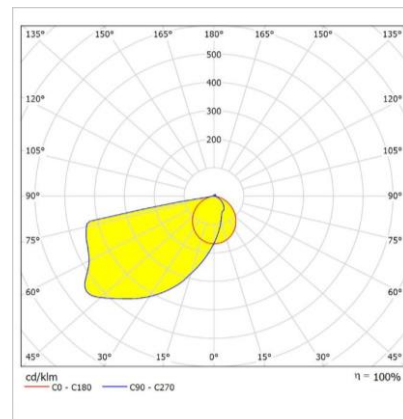

CARMELO BOLARD

15W Urban LED Lighting Luminaire

Order Code : 3271340
Product Code : CRM 015Z 40CM00 1K2 65 BL FLP

Product Data

Standard Features

Housing	: Aluminium housing
Diffuser	: 4mm Tempered Glass
IP Grade	: IP66
Installation	: Floor mounted
Light Source	: COB LED

Optical & Electrical Features

Power Consumption	: 15 W
Final Luminous Flux	: 1032,68 lm
Efficacy	: 68,84 lm/W
Input Voltage	: 220-240 V AC
Frequency	: 50-60 Hz
Power Factor	: Cos ϕ > 0,9
Correlated Color Temperature	: 4000K
Color Rendering Index	: >80

* There is \pm 10% Tolerance in Technical Values.

Photometric Curve

Other Features & Conditions

Operating Temperature Range	: -20 °C / +45 °C
Impact Resistance	: IK06
LED Life Time - L70	: > 72.000 hours @Ta= 45 °C