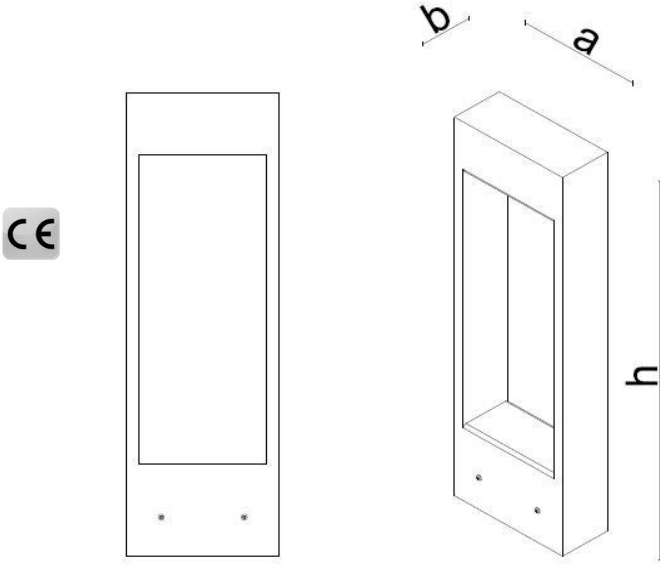

Correlated Color Temperatures	: 3000K / 6500K
Emergency Kit Options	: No
DALI Option	: Yes

BRIDGE BOLARD

15W Urban LED Lighting Luminaire

3301260 BRD 015Z 40CM00 0K7 66 BL FLP

Dimensions (mm)

	a	b	h
Standart	240	100	750