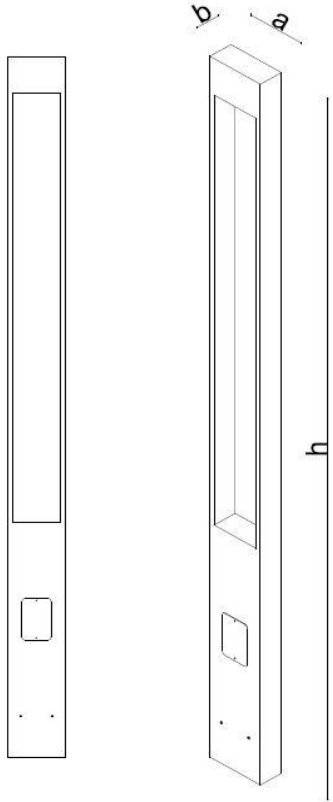

BRIDGE POLE

20 W Paysage LED Lighting Luminaire

Order Code : 3301261
Product Code : BRD 020Z 40CM00 1K0 66 PL 3H FLP

Product Data

Standard Features

Housing	: Aluminium housing
Diffuser	: 4mm Tempered Glass
IP Grade	: IP66
Installation	: Floor mounted
Light Source	: COB LED

Correlated Color Temperatures	: 3000K / 6500K
Emergency Kit Options	: No
DALI Option	: Yes

BRIDGE POLE

20 W Paysage LED Lighting Luminaire

3301261 BRD 020Z 40CM00 1K0 66 PL 3H FLP

Dimensions (mm)

	a	b	h
Standart	240	100	3000