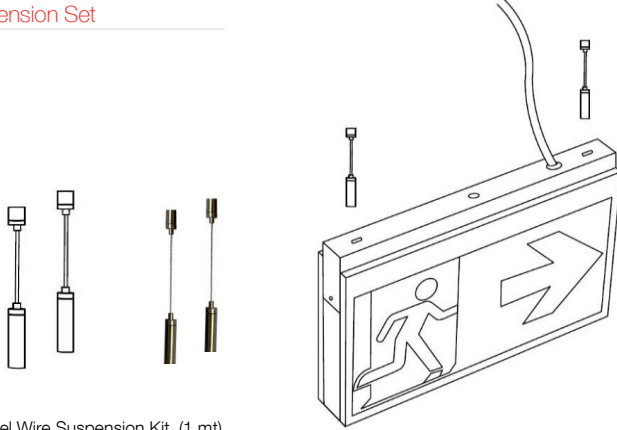

Photometric Curve

Emergency Kit Status

Power Consumption (Non Maintained)	: 2 W
Final Luminous Flux	: 180 lm
Dali (Option)	: Yes
Run Mode	: Non maintained

EXIT PLEK MINI TY

3 W Emergency Direction LED Luminaire

3132880 EXT 003U 65TY02 240 20 PLK MN FLP

Dimensions (mm)

	a	b	h
Standard	325	180	50
Flag	315	155	-

Weight (kg)

Standard	1.0
----------	-----

Suspension Set

Steel Wire Suspension Kit (1 mt)

Order Code : 3241728

Product Code : EXT TRC ASKI TAKIM FLP

Visibility Distance

- The device needs to be charged and discharged for 48 hours twice. After the third 48-hour charge, it will run for 3 hours.
- EAE, reserves the right to make changes without prior notice.