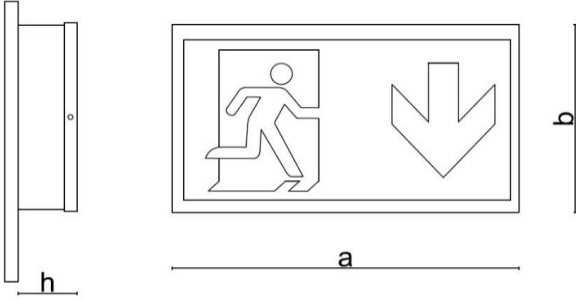

EXIT PLEK MINI TY

3 W Emergency Direction LED Luminaire

3132880 EXT 003U 65TY02 240 20 PLK MN FLP

Dimensions (mm)

	a	b	h
Standard	325	180	50
Flag	315	155	-

Weight (kg)

Standard	1.0