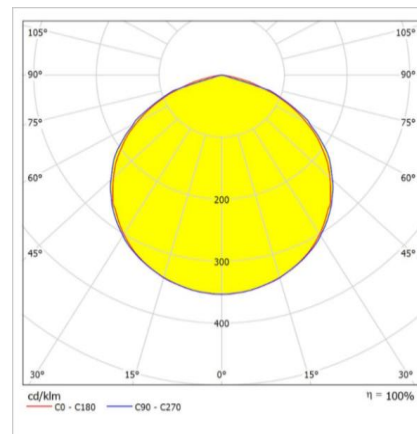

Photometric Curve

Emergency Kit Status

Power Consumption (Non Maintained)	: 2 W
Final Luminous Flux	: 180 lm
Dali (Option)	: Yes
Run Mode	: Non maintained