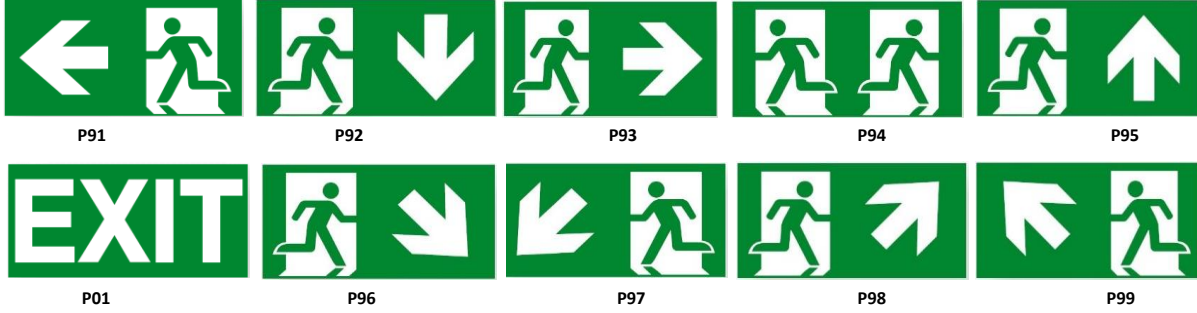

EXIT PLEK MINI TY

3 W Emergency Direction LED Luminaire

3132880 EXT 003U 65TY02 240 20 PLK MN FLP

Dimensions (mm)

	a	b	h
Standard	325	180	50
Flag	315	155	-

Weight (kg)

Standard	1.0

Suspension Set

Steel Wire Suspension Kit (1 mt)

Order Code : 3241728

Product Code : EXT TRC ASKI TAKIM FLP

Visibility Distance

- The device needs to be charged and discharged for 48 hours twice. After the third 48-hour charge, it will run for 3 hours.
- EAE, reserves the right to make changes without prior notice.

EAE Aydınlatma A.Ş.
İkitelli Organize Sanayi Bölgesi Eski Turgut Özal Caddesi No:20 Başakşehir / İSTANBUL-TURKEY
Phone: +90 212 413 21 00 (pbx) Fax: +90 212 549 37 90
www.eaeaydinlatma.com.tr

Revision Date: 4.12.2023