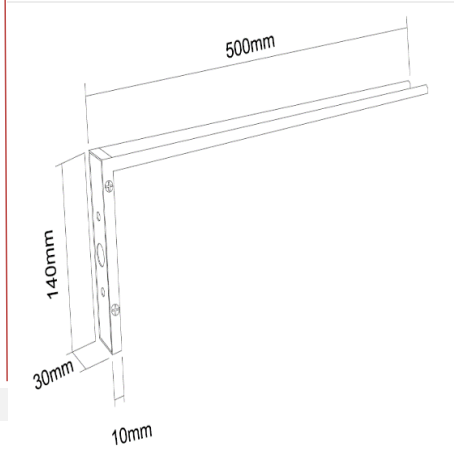

3290496 EXT 008U 65CY02 0K8 20 PLK MX FLP

Dimensions (mm)

	a	b	h
Standard	610	420	60
Flag	608	398	-

Weight (kg)

Standard	3.500
----------	-------

Steel Wire Suspension Kit (4 mt)

Order Code : 3294977

Product Code : EXT PLEK MAXI ASKI TAKIM 4M FLP

L Wall Mounting Set 500x140cm

Order Code : 3333359

Product Code : EXIT PLK MX DUVAR MNTJ APARATI FLP

Visibility Distance

- The device needs to be charged and discharged for 48 hours twice. After the third 48-hour charge, it will run for 3 hours.
- EAE, reserves the right to make changes without prior notice.