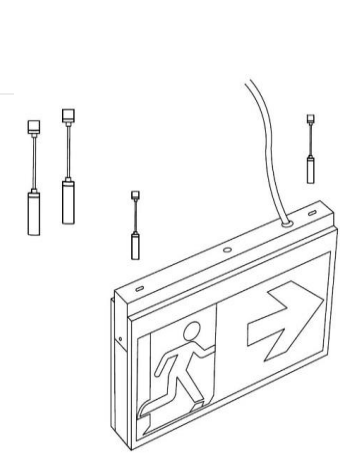

3290496 EXT 008U 65CY02 0K8 20 PLK MX FLP

Dimensions (mm)

	a	b	h
Standard	610	420	60
Flag	608	398	-

Weight (kg)

Standard	3.500
----------	-------

Steel Wire Suspension Kit (4 mt)

Order Code : 3294977

Product Code : EXT PLEK MAXI ASKI TAKIM 4M FLP

L Wall Mounting Set 500x140cm

Order Code : 3333359

Product Code : EXIT PLK MX DUVAR MNTJ APARATI FLP

Visibility Distance

- The device needs to be charged and discharged for 48 hours twice. After the third 48-hour charge, it will run for 3 hours.
- EAE, reserves the right to make changes without prior notice.