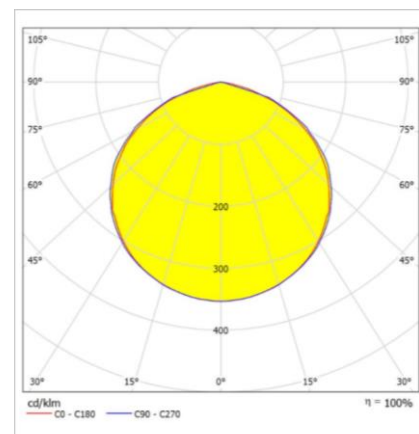

Photometric Curve

Emergency Kit Status

Power Consumption (Non Maintained)	: 2 W
Final Luminous Flux	: 200 lm
Dali (Option)	: Yes
Run Mode	: Non maintained