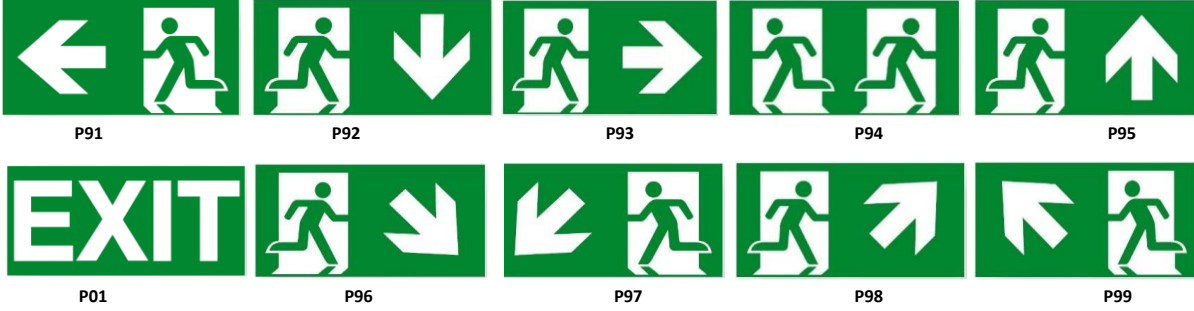

EXIT PLEK MAXI CY

8 W Emergency Lighting LED Luminaire

3290496 EXT 008U 65CY02 0K8 20 PLK MX FLP

Dimensions (mm)

	a	b	h
Standard	610	420	60
Flag	608	398	-

Weight (kg)

Standard	3.500

Steel Wire Suspension Kit (4 mt)

Order Code : 3294977

Product Code : EXT PLEK MAXI ASKI TAKIM 4M FLP

L Wall Mounting Set 500x140cm

Order Code : 3333359

Product Code : EXIT PLK MX DUVAR MNTJ APARATI FLP

Visibility Distance

- The device needs to be charged and discharged for 48 hours twice. After the third 48-hour charge, it will run for 3 hours.
- EAE, reserves the right to make changes without prior notice.

EAE Aydınlatma A.Ş.
İkitelli Organize Sanayi Bölgesi Eski Turgut Özal Caddesi No:20 Başakşehir / İSTANBUL-TURKEY
Phone: +90 212 413 21 00 (pbx) Fax: +90 212 549 37 90
www.eaeaydinlatma.com.tr

Revision Date: 1.12.2023