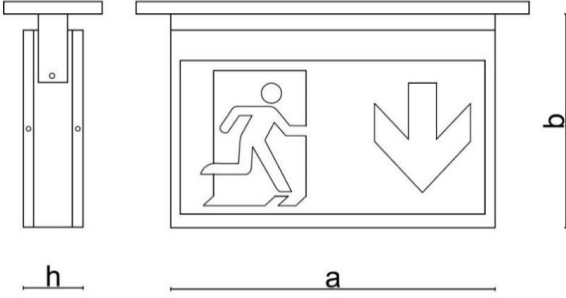

EXIT PLEK MAXI CY

8 W Emergency Lighting LED Luminaire

3290496 EXT 008U 65CY02 0K8 20 PLK MX FLP

Dimensions (mm)

	a	b	h
Standard	610	420	60
Flag	608	398	-

Weight (kg)

Standard	3.500