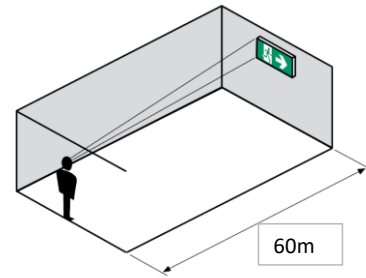

3290496 EXT 008U 65CY02 0K8 20 PLK MX FLP

Dimensions (mm)

	a	b	h
Standard	610	420	60
Flag	608	398	-

Weight (kg)

Standard	3.500
----------	-------

Steel Wire Suspension Kit (4 mt)

Order Code : 3294977

Product Code : EXT PLEK MAXI ASKI TAKIM 4M FLP

L Wall Mounting Set 500x140cm

Order Code : 3333359

Product Code : EXIT PLK MX DUVAR MNTJ APARATI FLP

Visibility Distance

- The device needs to be charged and discharged for 48 hours twice. After the third 48-hour charge, it will run for 3 hours.
- EAE, reserves the right to make changes without prior notice.