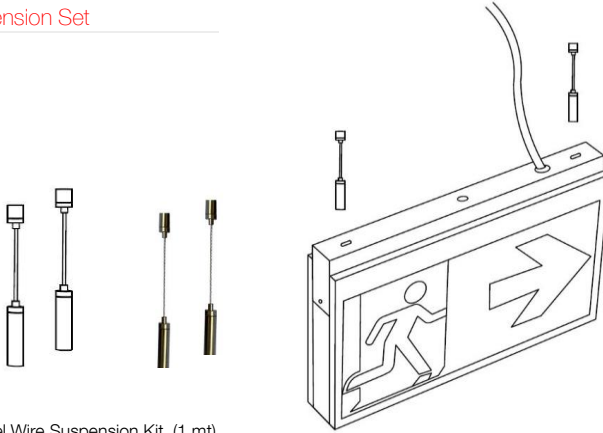

Photometric Curve

Emergency Kit Status

Power Consumption (Non Maintained)	: 2 W
Final Luminous Flux	: 180 lm
Dali (Option)	: Yes
Run Mode	: Non maintained

EXIT PLEK MIDI CY

3 W Emergency Lighting LED Luminaire

3295465 EXT 003U 65CY02 240 20 PLK MD FLP

Dimensions (mm)

	a	b	h
Standard	420	250	55
Flag	408	208	-

Weight (kg)

Standard	1,55
----------	------

Suspension Set

Steel Wire Suspension Kit (1 mt)

Order Code : 3241728

Product Code : EXT TRC ASKI TAKIM FLP

Visibility Distance

- The device needs to be charged and discharged for 48 hours twice. After the third 48-hour charge, it will run for 3 hours.
- EAE, reserves the right to make changes without prior notice.