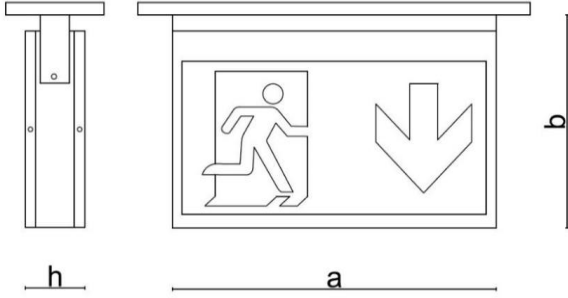

EXIT PLEK MIDI CY

3 W Emergency Lighting LED Luminaire

3295465 EXT 003U 65CY02 240 20 PLK MD FLP

Dimensions (mm)

	a	b	h
Standard	420	250	55
Flag	408	208	-

Weight (kg)

Standard	1,55