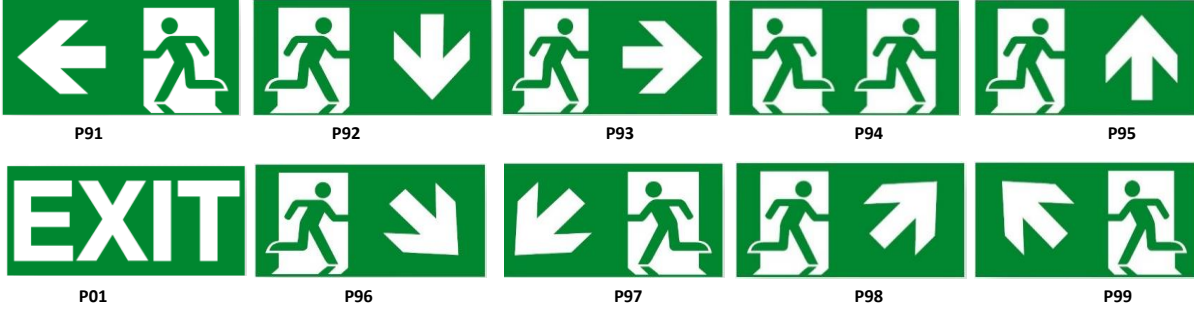

EXIT PLEK MIDI CY

3 W Emergency Lighting LED Luminaire

3295465 EXT 003U 65CY02 240 20 PLK MD FLP

Dimensions (mm)

	a	b	h
Standard	420	250	55
Flag	408	208	-

Weight (kg)

Standard	1,55

Suspension Set

Steel Wire Suspension Kit (1 mt)

Order Code : 3241728

Product Code : EXT TRC ASKI TAKIM FLP

Visibility Distance

- The device needs to be charged and discharged for 48 hours twice. After the third 48-hour charge, it will run for 3 hours.
- EAE, reserves the right to make changes without prior notice.

EAE Aydınlatma A.Ş.
İkitelli Organize Sanayi Bölgesi Eski Turgut Özal Caddesi No:20 Başakşehir / İSTANBUL-TURKEY
Phone: +90 212 413 21 00 (pbx) Fax: +90 212 549 37 90
www.eaeaydinlatma.com.tr

Revision Date: 4.12.2023