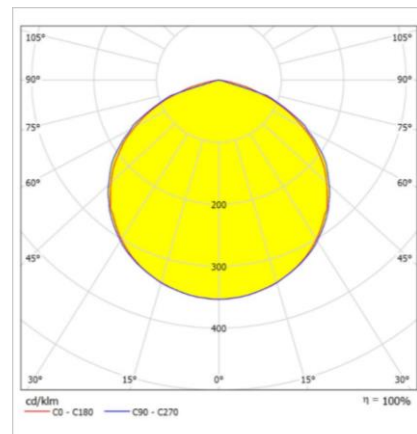

Photometric Curve

Emergency Kit Status

Power Consumption (Non Maintained)	: 2 W
Final Luminous Flux	: 180 lm
Dali (Option)	: Yes
Run Mode	: Non maintained