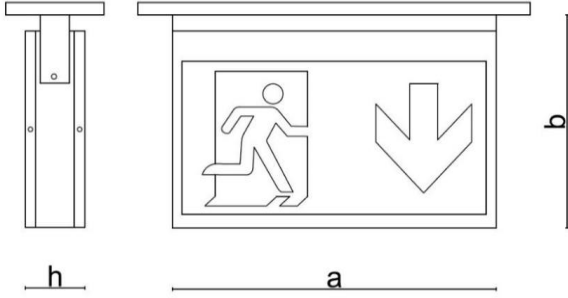

EXIT PLEK MINI CY

3 W Emergency Lighting LED Luminaire

3132881 EXT 003U 65CY02 240 20 PLK MN FLP

Dimensions (mm)

	a	b	h
Standard	325	220	55
Flag	315	155	-

Weight (kg)

Standard	1,3