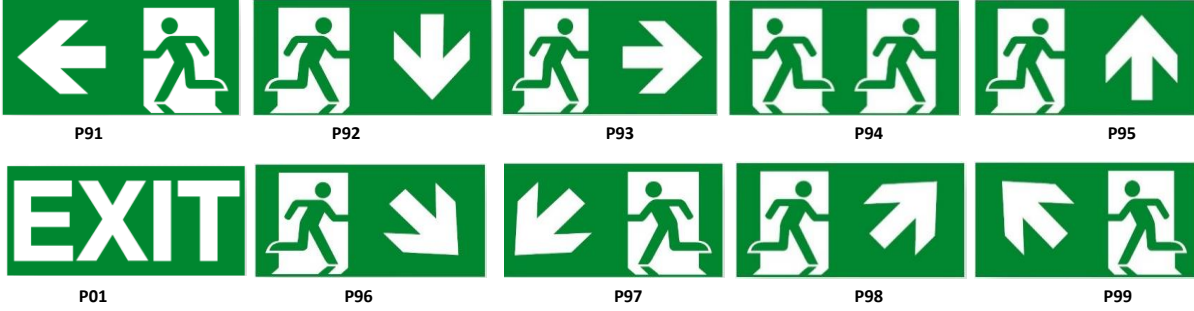

EXIT PLEK MINI CY

3 W Emergency Lighting LED Luminaire

3132881 EXT 003U 65CY02 240 20 PLK MN FLP

Dimensions (mm)

	a	b	h
Standard	325	220	55
Flag	315	155	-

Weight (kg)

Standard	1,3

Suspension Set

Steel Wire Suspension Kit (1 mt)

Order Code : 3241728

Product Code : EXT TRC ASKI TAKIM FLP

Visibility Distance

- The device needs to be charged and discharged for 48 hours twice. After the third 48-hour charge, it will run for 3 hours.
- EAE, reserves the right to make changes without prior notice.

EAE Aydınlatma A.Ş.
İkitelli Organize Sanayi Bölgesi Eski Turgut Özal Caddesi No:20 Başakşehir / İSTANBUL-TURKEY
Phone: +90 212 413 21 00 (pbx) Fax: +90 212 549 37 90
www.eaeaydinlatma.com.tr

Revision Date: 4.12.2023