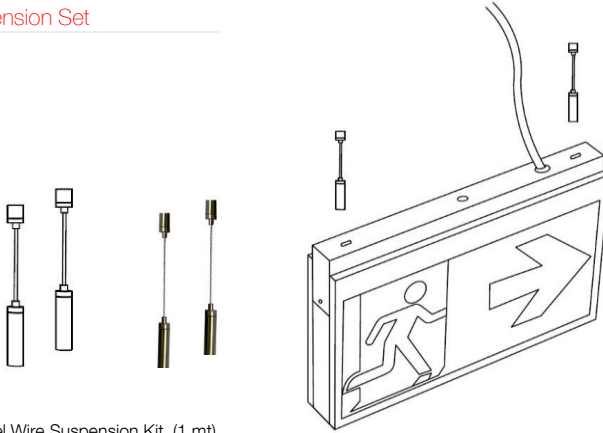

Photometric Curve

Emergency Kit Status

Power Consumption (Non Maintained)	: 2 W
Final Luminous Flux	: 180 lm
Dali (Option)	: Yes
Run Mode	: Non maintained

EXIT PLEK MINI CY

3 W Emergency Lighting LED Luminaire

3132881 EXT 003U 65CY02 240 20 PLK MN FLP

Dimensions (mm)

	a	b	h
Standard	325	220	55
Flag	315	155	-

Weight (kg)

Standard	1,3
----------	-----

Suspension Set

Steel Wire Suspension Kit (1 mt)

Order Code : 3241728

Product Code : EXT TRC ASKI TAKIM FLP

Visibility Distance

- The device needs to be charged and discharged for 48 hours twice. After the third 48-hour charge, it will run for 3 hours.
- EAE, reserves the right to make changes without prior notice.