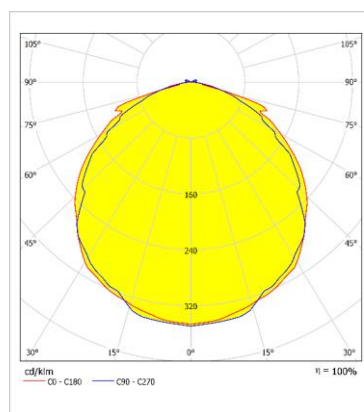

Photometric Curve

Other Features & Conditions

Operating Temperature Range With Emergency Kit	: +10 °C / +35 °C
Impact Resistance	: IK07
Led Life Time - L70	: > 50.000 hours @Ta= 35 °C

Optional Features

Electronic Control : Self/Test, DALI