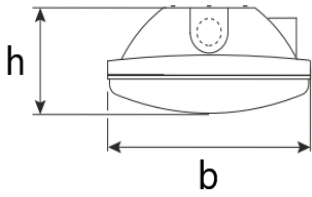

EXIT ELOTTI SLIM

3 W Emergency Lighting LED Luminaire

3203678 EXT 003U 65SD02 237 65 ELT SLM STD FLP

Dimensions (mm)

	a	b	h
Standard	285	130	71