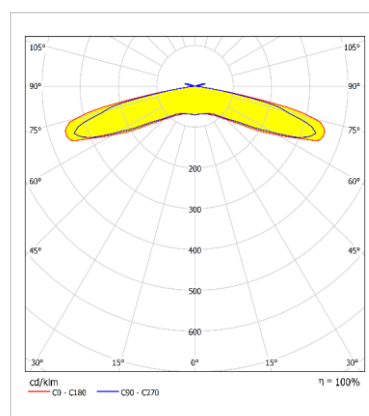

#### Optical & Electrical Features

Power Consumption	: 3 W
Final Luminous Flux	: 252 lm
Efficacy	: 84 lm/W
Input Voltage	: 220-240 V AC
Frequency	: 50-60 Hz
Power Factor	: $\cos \phi > 0,9$
Correlated Color Temperature	: 6500K
Color Rendering Index	: >80

### Photometric Curve