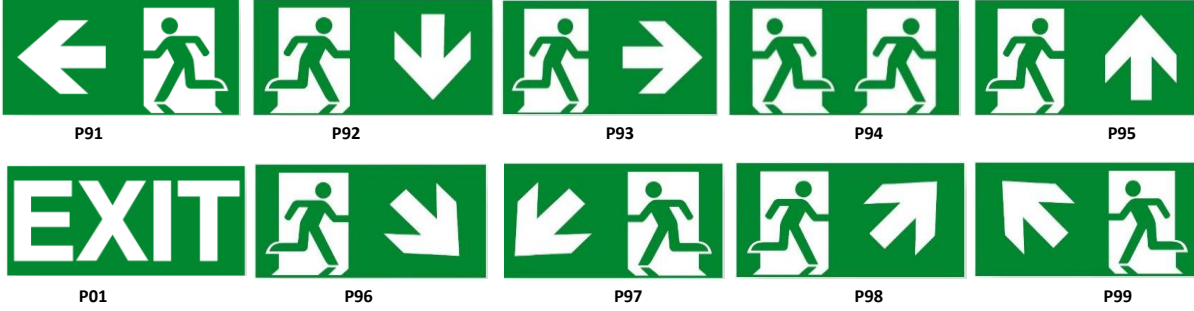

L Wall Mounting Set 240x130x50mm 345gr

Order Code : 3328290

Product Code:EXT ROBITO NG DUVAR MNTJ APARATI FLP