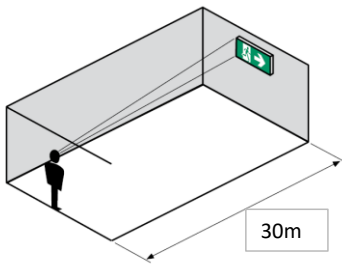

Visibility Distance

- The device needs to be charged and discharged for 48 hours twice. After the third 48-hour charge, it will run for 3 hours.
- EAE, reserves the right to make changes without prior notice.

engineering the light

EAE Aydınlatma A.Ş.
İkitelli Organize Sanayi Bölgesi Eski Turgut Özal Caddesi No:20 Başakşehir / İSTANBUL-TURKEY
Phone: +90 212 413 21 00 (pbx) Fax: +90 212 549 37 90
www.eaeaydinlatma.com.tr

Revision date: 09.10.2023