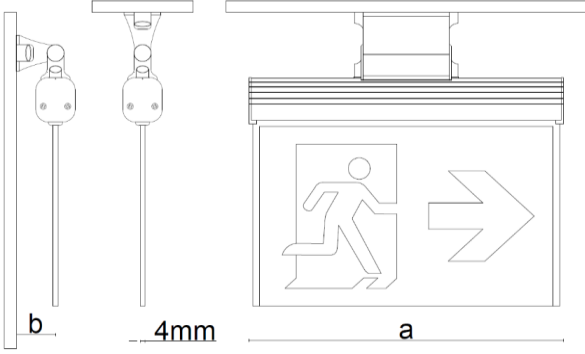

Dimensions (mm)

	a	h	b	c
Standard	255	190	35	55
Flag	240	150	-	-

Weight (kg)

Standard	0.330
----------	-------

L Wall Mounting Set 240x130x50mm 345gr

Order Code : 3328290

Product Code:EXT ROBITO NG DUVAR MNTJ APARATI FLP