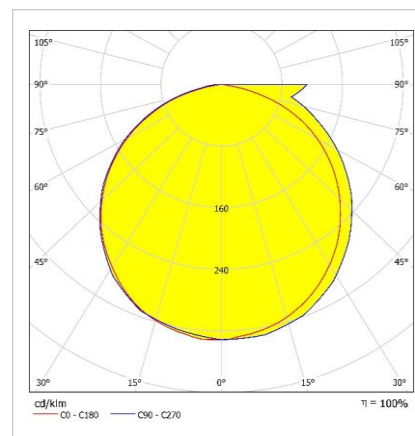

Photometric Curve

Emergency Kit Status

Power Consumption (Non Maintained)	: 1 W
Final Luminous Flux	: 45 lm
Run Mode	: Non maintained