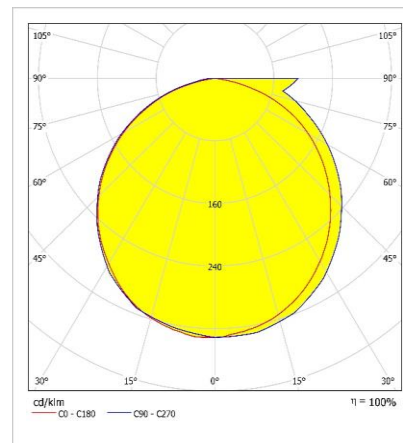

Photometric Curve

Other Features & Conditions

Operating Temperature Range With Emergency Kit	: $+10\text{ }^{\circ}\text{C}/+35\text{ }^{\circ}\text{C}$
Impact Resistance	: IK03
Led Life Time - L70	: > 50.000 hours @$T_a = 35\text{ }^{\circ}\text{C}$

Optional Features

Electronic Control	: Self/Test, DALI
Run Mode	: Non Maintained