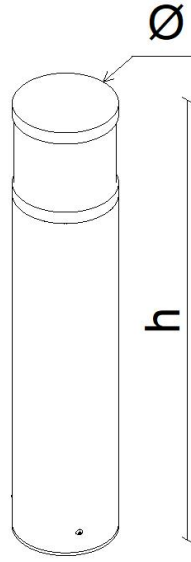

CAPELLO

15 W Paysage LED Lighting Luminaire

3249205 CPL 015Z 40OD00 470 66 BL 75 FLP

Dimensions (mm)

	Ø	h
Standart	160	750

- EAE, reserves the right to make changes without prior notice.

engineering the light

EAE Aydınlatma A.Ş.
İkitelli Organize Sanayi Bölgesi Eski Turgut Özal Caddesi No:20 Başakşehir / İSTANBUL-TURKEY
Phone: +90 212 413 21 00 (pbx) Fax: +90 212 649 37 90
www.eaeaydinlatma.com.tr

Revision date: 25.03.2024