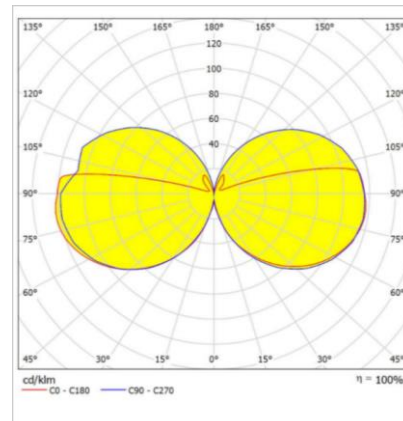

CAPELLO

15 W Paysage LED Lighting Luminaire

Order Code : 3249205
Product Code : CPL 015Z 40OD00 470 66 BL 75 FLP

Product Data

Standard Features

Housing	: Aluminium housing
Diffuser	: Akrylic Diffuser
IP Grade	: IP66
Installation	: Floor mounted
Light Source	: COB LED

Optical & Electrical Features

Power Consumption	: 15W
Final Luminous Flux	: 470 lm
Efficacy	: 32,02 lm/W
Input Voltage	: 220-240 V AC
Frequency	: 50-60 Hz
Power Factor	: Cos ϕ > 0,9
Correlated Color Temperature	: 4000K
Color Rendering Index	: >80

* There is $\pm$ 10% Tolerance in Technical Values.

Other Features & Conditions

Operating Temperature Range	: -5 °C / +45 °C
Impact Resistance	: IK03
LED Life Time - L70	: > 60.000 hours @Ta= 45 °C

Photometric Curve

Optional Features

Correlated Color Temperatures	: 3000K / 6500K
Emergency Kit Options	: No
DALI Option	: Yes