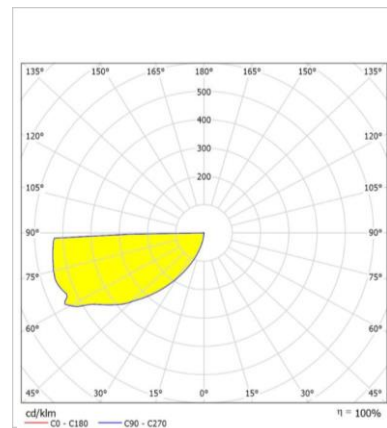

CITY BOLARD

15 W Parks and Gardens LED Lighting Luminaire

Order Code : 3303345
Product Code : CTY 015Z 40CM00 1K0 66 BL 75 FLP

Product Data

Standard Features

Housing	: Aluminium Body (Chromate Coated)
Optic	: 4mm Glass
IP Grade	: IP66
Installation	: Floor Mounted
Light Source	: COB LED
Electronic Control	: On/Off

Optical & Electrical Features

Power Consumption	: 14.7 W
Final Luminous Flux	: 1043.7 lm
Efficacy	: 71 lm/W
Input Voltage	: 220-240 V AC
Frequency	: 50-60 Hz
Power Factor	: Cos ϕ > 0,9
Correlated Color Temperature	: 4000K
Color Rendering Index	: >80

* There is \pm 10% Tolerance in Technical Values.

Photometric Curve

Other Features & Conditions

Operating Temperature Range	: -20°C / +45°C
Impact Resistance	: IK06
Led Life Time - L70	: > 60.000 hours @Ta= 45 °C