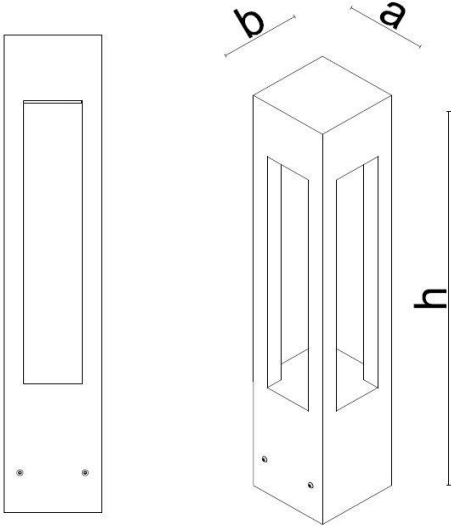

## Photometric Curve

## Dimensions (mm)

	a	b	h
Standart	150	150	750

- EAE, reserves the right to make changes without prior notice.

**engineering the light**

EAE Aydınlatma A.Ş.  
İkitelli Organize Sanayi Bölgesi Eski Turgut Özal Caddesi No:20 Başakşehir / İSTANBUL-TURKEY  
Phone: +90 212 413 21 00 (pbx) Fax: +90 212 549 37 90  
www.eaeaydinlatma.com.tr