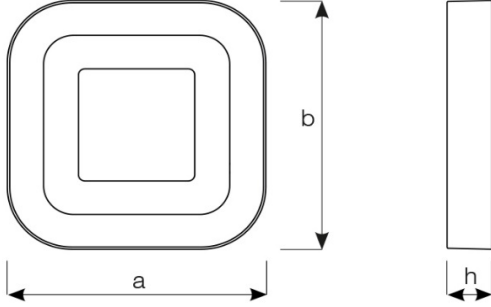

LUXO v.3

Surface Mounted 7 W LED Luminaire

3117768 LUX 007U 400D00 0K9 V.3

Dimensions (mm)

	a	b	h
Standard	190	190	43,5

Weight (kg)

Standard	0,4
----------	-----

- EAE Aydınlatma reserves the right to make any change without prior notice.