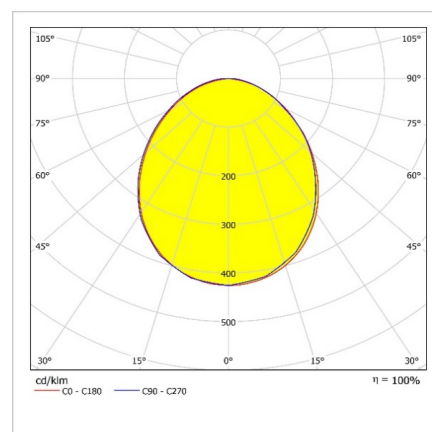

Photometric Curve

Optional Features

Correlated Color Temperatures	: 3000K, 5700K
Sensor	: Yes (Detection Area 4x4m)