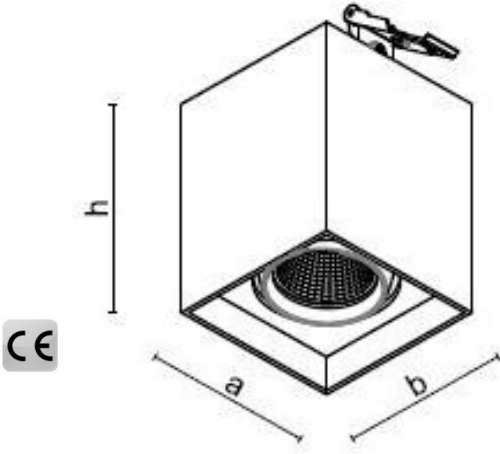

BRICK V.2 Semi Recessed

Recessed Mounted 9 W Spot LED Luminaire

3241896 BRK 009Q 40SD00 36 0K9 V.2 FLP

Dimensions (mm)

	a	b	h	ØD
Standard	80	80	100	68

- EAE, reserves the right to make changes without prior notice.