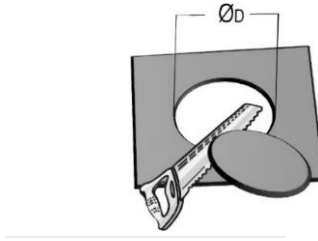

BRICK V.2 Semi Recessed

Recessed Mounted 9 W Spot LED Luminaire

3241896 BRK 009Q 40SD00 36 0K9 V.2 FLP

Dimensions (mm)

	a	b	h	ØD
Standard	80	80	100	68

- EAE, reserves the right to make changes without prior notice.