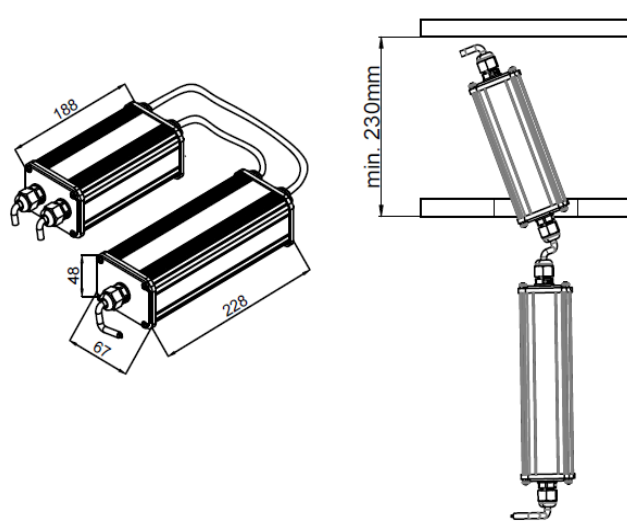

**DOWNLED IP65 Ø147**  
**Recessed Mounted**  
17W Spot LED Lighting Luminaire

3296314 DWL 017A 400D00 1K4 65 05 V.2 FLP

Dimensions (mm)

	Ø	h	ØD
Standard	147	82	128

On-Off Driver / DALI Driver  
IP65 Box

On-Off Driver / DALI Driver +  
Emergency Kit IP65 Box