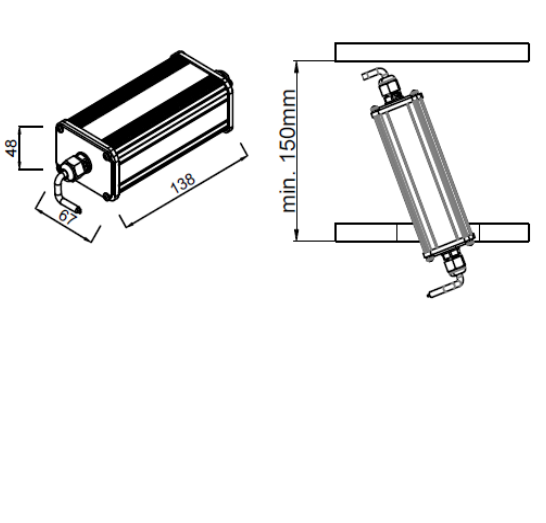

**DOWNLED IP65 Ø147**  
**Recessed Mounted**  
17W Spot LED Lighting Luminaire

3296314 DWL 017A 400D00 1K4 65 05 V.2 FLP

Dimensions (mm)

	Ø	h	ØD
Standard	147	82	128

On-Off Driver / DALI Driver  
IP65 Box

On-Off Driver / DALI Driver +  
Emergency Kit IP65 Box