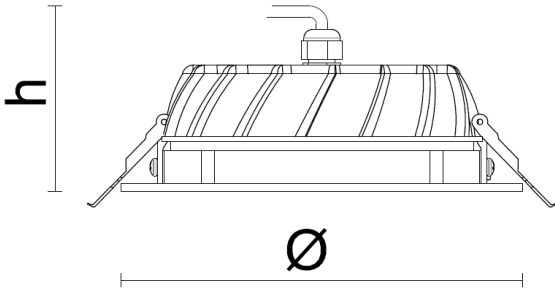

**DOWNLED IP65 Ø147**  
**Recessed Mounted**  
17W Spot LED Lighting Luminaire

3296314 DWL 017A 400D00 1K4 65 05 V.2 FLP

Dimensions (mm)

	Ø	h	ØD
Standard	147	82	128

On-Off Driver / DALI Driver  
IP65 Box

On-Off Driver / DALI Driver +  
Emergency Kit IP65 Box